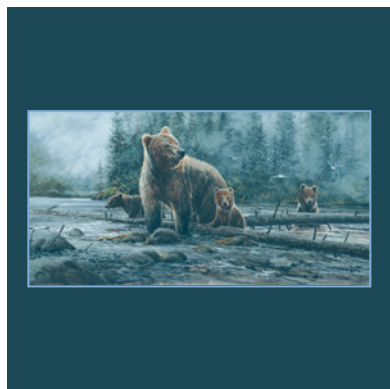

DECEMBER

S	M	T	W	T	F	S
			1	2	3	4
5	6	7	8	9	10	11
12	13	14	15	16	17	18
19	20	21	22	23	24	25
26	27	28	29	30	31	

2027

Jon Van Zyle

Jon's art career has spanned nearly five decades. He produces numerous paintings a year for one-man exhibitions in the United States as well as Europe. Art is Jon's life and Alaska, all Alaska, has been his inspiration. Jon and his wife Jona, also an artist, travel extensively, gathering material and experiences for their continuous production of works of art. The Van Zyles live near Eagle River where they raise and train Siberian Huskies.